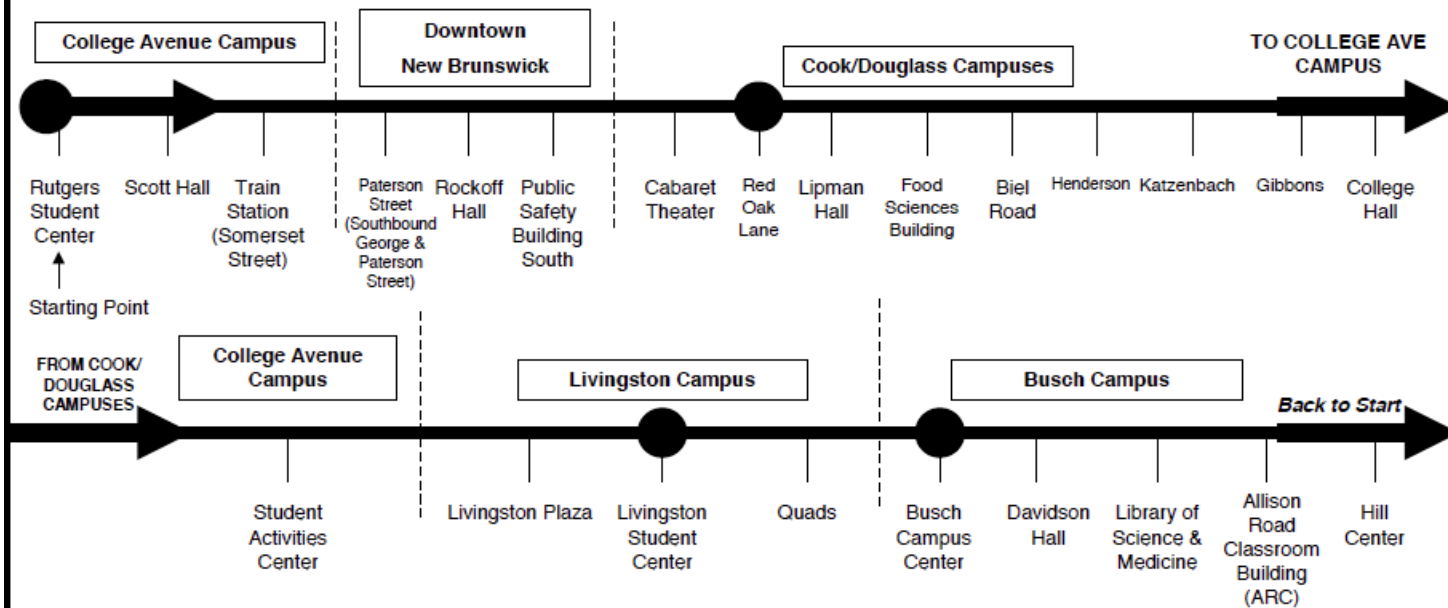

# 'WEEKEND 1':

COLLEGE AVE → BUSCH → LIVINGSTON → COLLEGE AVE → COOK/DOUGLASS → COLLEGE AVE

**PLEASE NOTE THAT THIS ROUTE IS CALLED:**

- "Weekend 1" on Weekends during the Fall & Spring Semesters.
- "Winter 1" on Weekdays during the Winter Break.
- "Spring 1" on Weekdays during the Spring Break.
- "Summer 1" on Weekdays during the Summer.

# 'WEEKEND 2':

COLLEGE AVE → COOK / DOUGLASS → COLLEGE AVE → LIVINGSTON → BUSCH → COLLEGE AVE

**PLEASE NOTE THAT THIS ROUTE IS CALLED:**

- "Weekend 2" on Weekends during the Fall & Spring Semesters.
- "Winter 2" on Weekdays during the Winter Break.
- "Spring 2" on Weekdays during the Spring Break.
- "Summer 2" on Weekdays during the Summer.

## **CONFERENCE VENUE (Busch Campus Center)**

**The Heldrich Hotel is located near two bus stops. To head towards Douglass/Cook Campuses; the "Rockoff Hall" bus stop located at 290 George Street is where anyone can catch the "Summer 2" bus heading in that direction. To head towards College Avenue, Busch, or Livingston Campuses; the "George Street northbound at Liberty Street" bus stop (near the church at the intersection of George Street and Liberty Street" is where anyone can catch the "Summer 1" bus heading in that direction. Both bus stops are a short (2-3 minute walk) from the Heldrich. The summer bus routes are set up where one can just catch one bus to where ever they need to go without having to transfer to a different bus. Each bus route covers all of the campuses in a particular order; the Summer 2 being the reverse campus order of the Summer 1. For further details and bus schedules, go to: <http://rudots.rutgers.edu/campusbuses.shtml> or call 848-932-7817**

## **RECEPTION**

**The Reception is at the Zimmerli Art Museum, 71 Hamilton Street, New Brunswick, NJ. It is a 10-minute walk from Heldrich Hotel along George Street. Parking is available at Lot 16, behind the museum, and at Kirkpatrick Chapel across from the museum.**