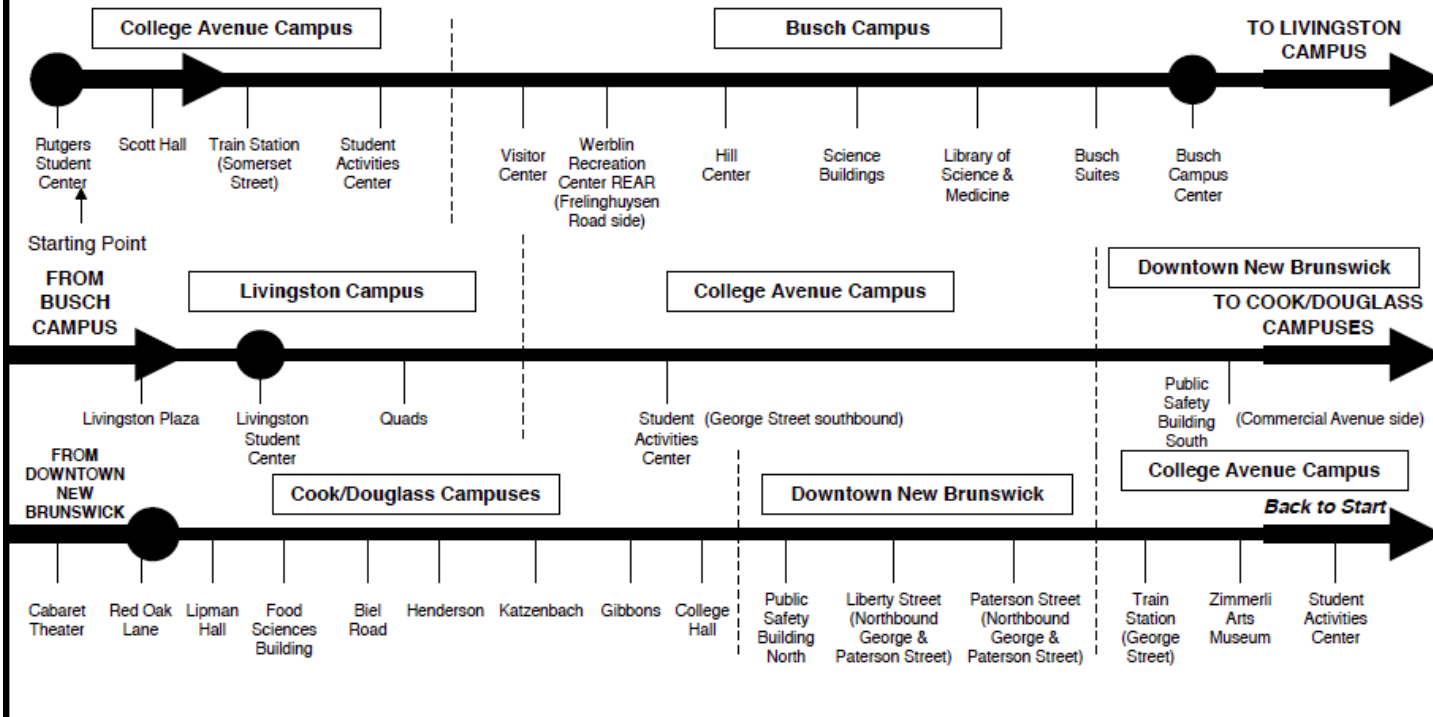

# 'WEEKEND 1':

COLLEGE AVE → BUSCH → LIVINGSTON → COLLEGE AVE → COOK/DOUGLASS → COLLEGE AVE

**PLEASE NOTE THAT THIS ROUTE IS CALLED:**

- "Weekend 1" on Weekends during the Fall & Spring Semesters.
- "Winter 1" on Weekdays during the Winter Break.
- "Spring 1" on Weekdays during the Spring Break.
- "Summer 1" on Weekdays during the Summer.

# 'WEEKEND 2':

COLLEGE AVE → COOK / DOUGLASS → COLLEGE AVE → LIVINGSTON → BUSCH → COLLEGE AVE

**PLEASE NOTE THAT THIS ROUTE IS CALLED:**

- "Weekend 2" on Weekends during the Fall & Spring Semesters.
- "Winter 2" on Weekdays during the Winter Break.
- "Spring 2" on Weekdays during the Spring Break.
- "Summer 2" on Weekdays during the Summer.

## **CONFERENCE VENUE (Busch Campus Center)**

**The Heldrich Hotel is located near two bus stops. To head towards Douglass/Cook Campuses; the "Rockoff Hall" bus stop located at 290 George Street is where anyone can catch the "Summer 2" bus heading in that direction. To head towards College Avenue, Busch, or Livingston Campuses; the "George Street northbound at Liberty Street" bus stop (near the church at the intersection of George Street and Liberty Street" is where anyone can catch the "Summer 1" bus heading in that direction. Both bus stops are a short (2-3 minute walk) from the Heldrich. The summer bus routes are set up where one can just catch one bus to where ever they need to go without having to transfer to a different bus. Each bus route covers all of the campuses in a particular order; the Summer 2 being the reverse campus order of the Summer 1. For further details and bus schedules, go to: <http://rudots.rutgers.edu/campusbuses.shtml> or call 848-932-7817**

## **RECEPTION**

**The Reception is at the Zimmerli Art Museum, 71 Hamilton Street, New Brunswick, NJ. It is a 10-minute walk from Heldrich Hotel along George Street. Parking is available at Lot 16, behind the museum, and at Kirkpatrick Chapel across from the museum.**